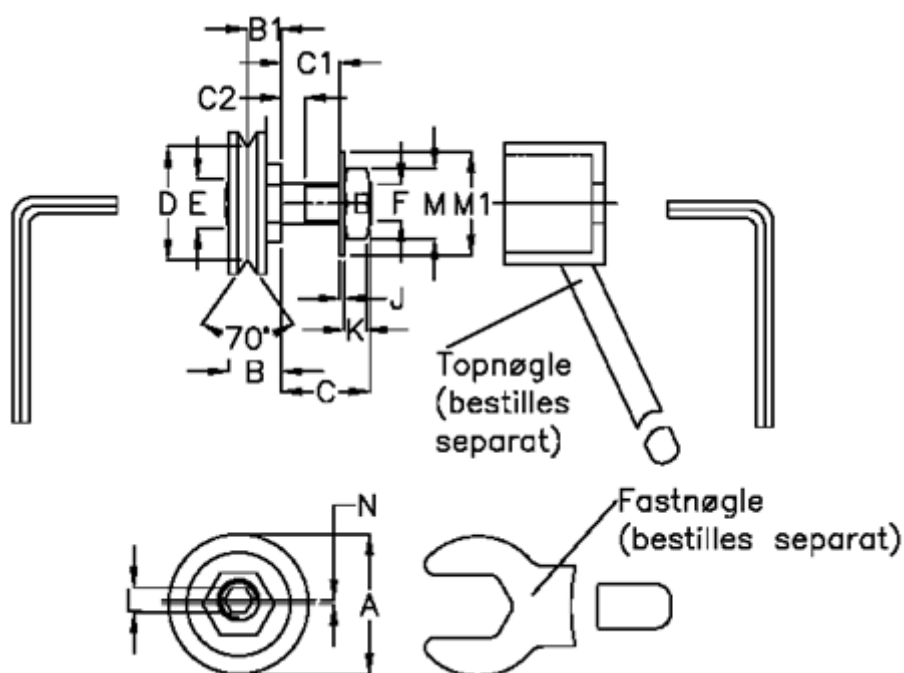

Article number: 0571518360

Description: Hepco GV3 bearing GLJ 360 ENS
Slimline With Long Stud

Measures

a = 36.0	F = M10 x 1,25
B = 14.0	J = 1.25
B1 = 8.3	K = 6.0
C = 22	L = 4.0
C1 = 14.8	M = 17
C2 = 5.9	M1 = 21
D = 27.57	N = 1.00
E = 12.0	Weight kg/1000 = 0.065